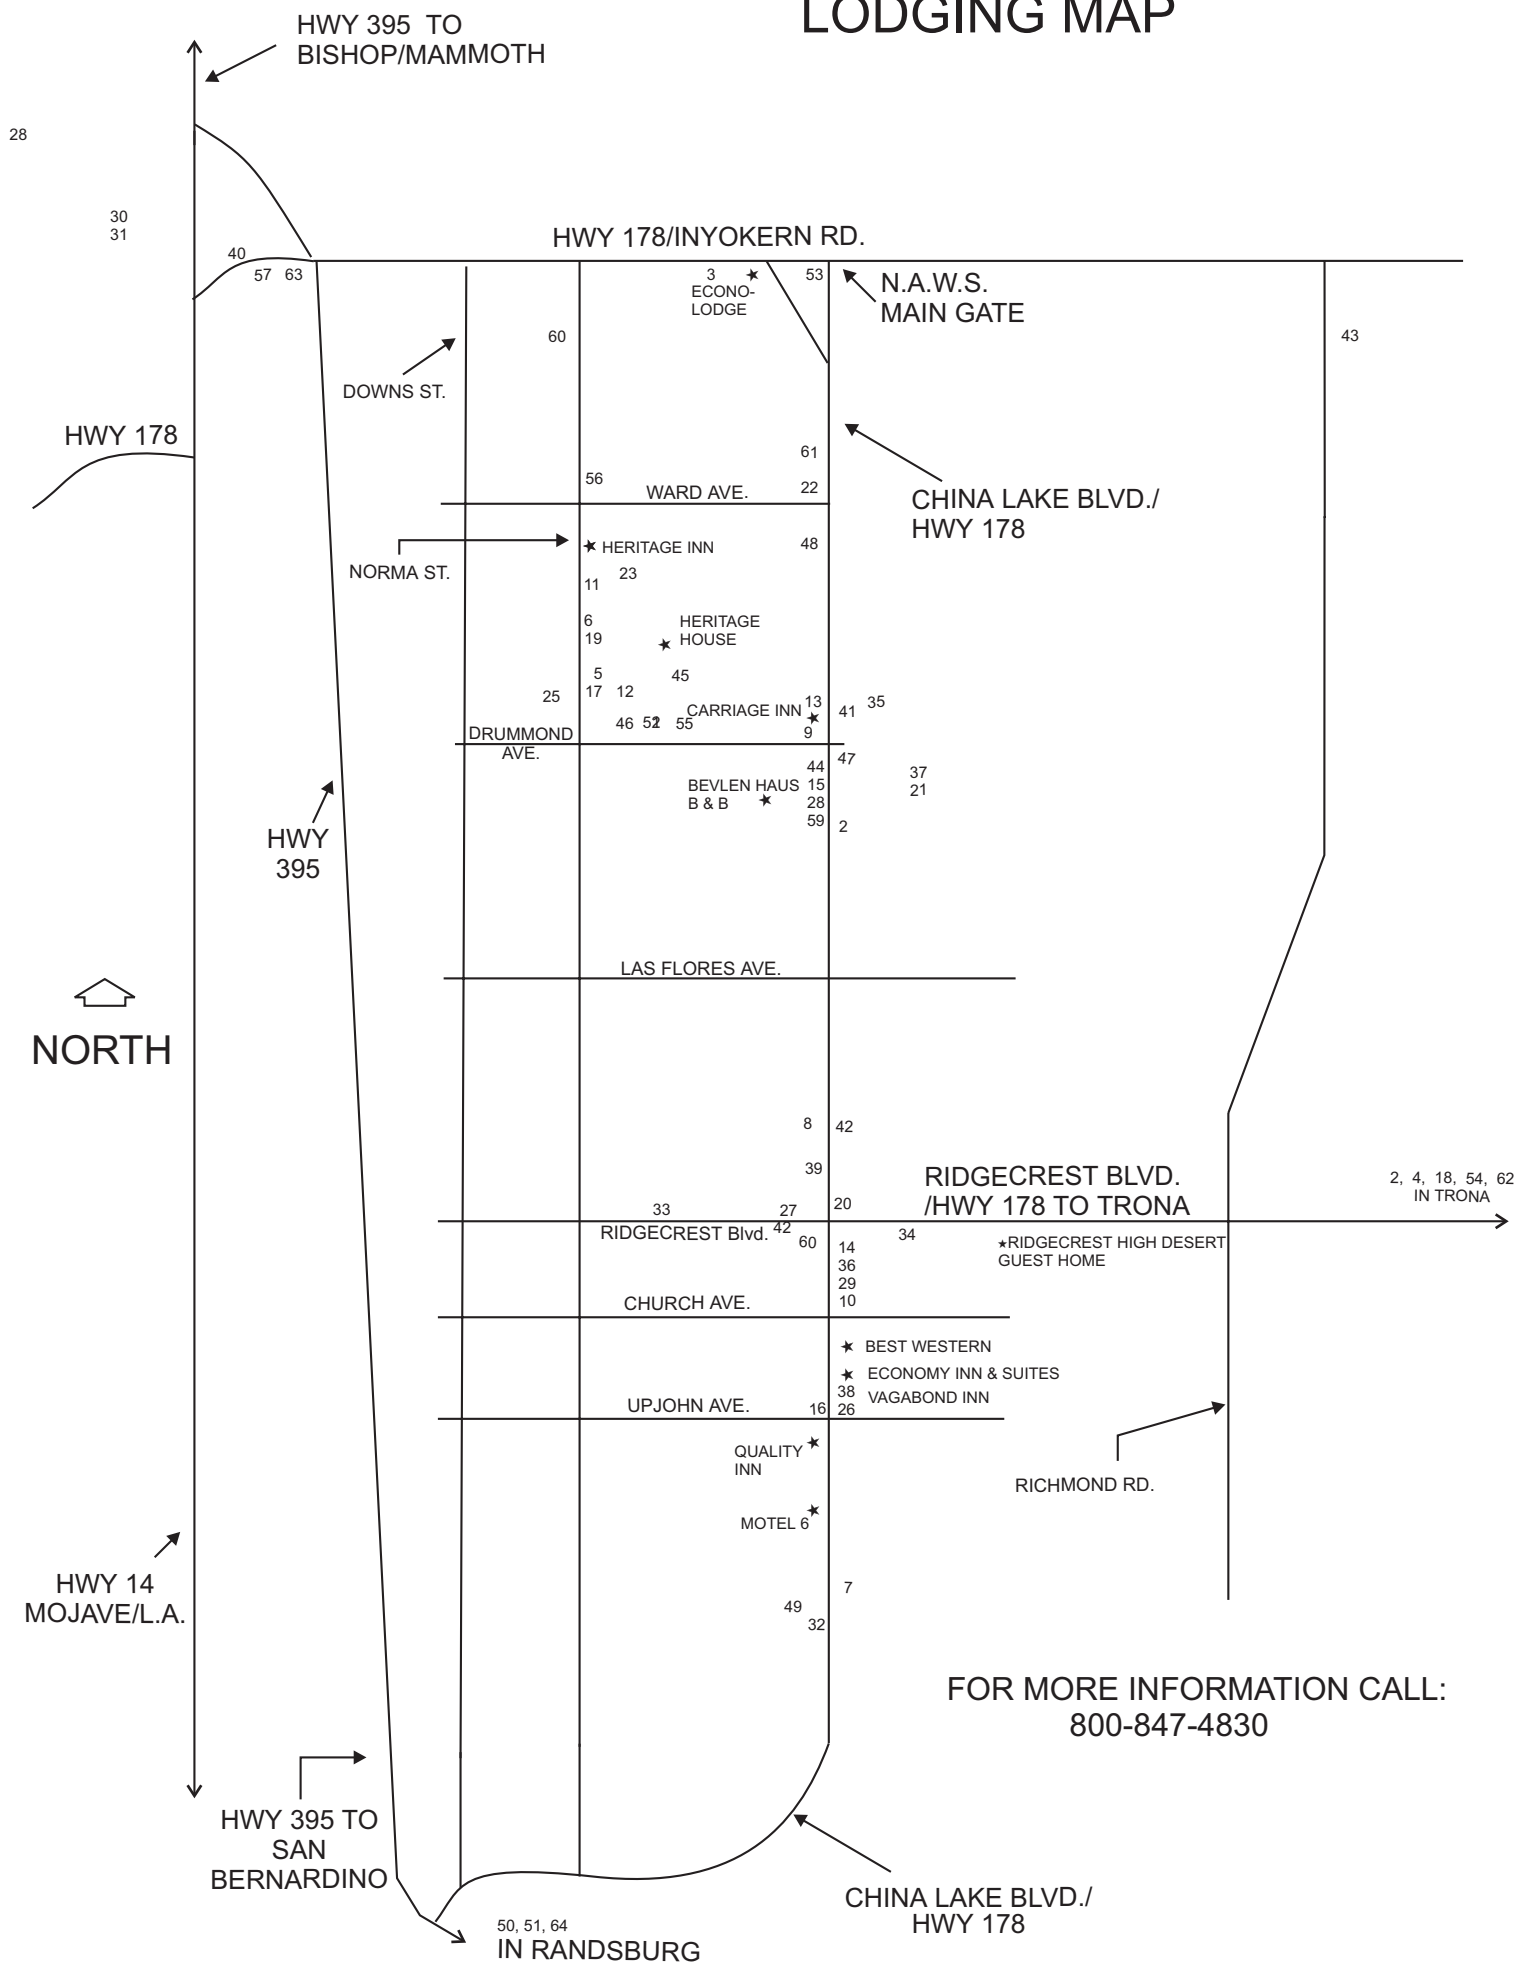

LODGING MAP

FOR MORE INFORMATION CALL:
800-847-4830